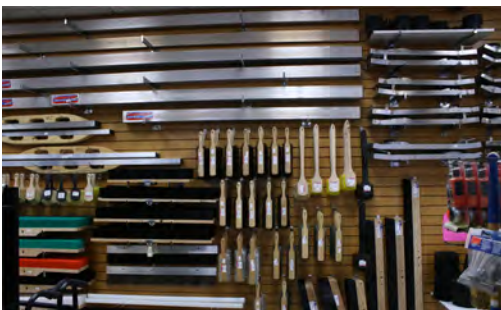

**Plaisted
Companies**
INCORPORATED

Professional-Grade Masonry Tools & Supplies

You need tools that can withstand the rigors of the job and we've got a wide selection, in store, so you grab hold of the tools, compare them, and know you've got what you need that day.

Our retail store is located on the east end of the building.

Quality brands in stock:

- Alta
- Chapin
- Crick
- Esch
- Estwing
- Havalia
- Jackson
- Jackson
- Kraft
- Marion
- Marshalltown
- Proline Concrete
- Smith
- Top Conb
- True Temper
- Wagman
- Wondergloves